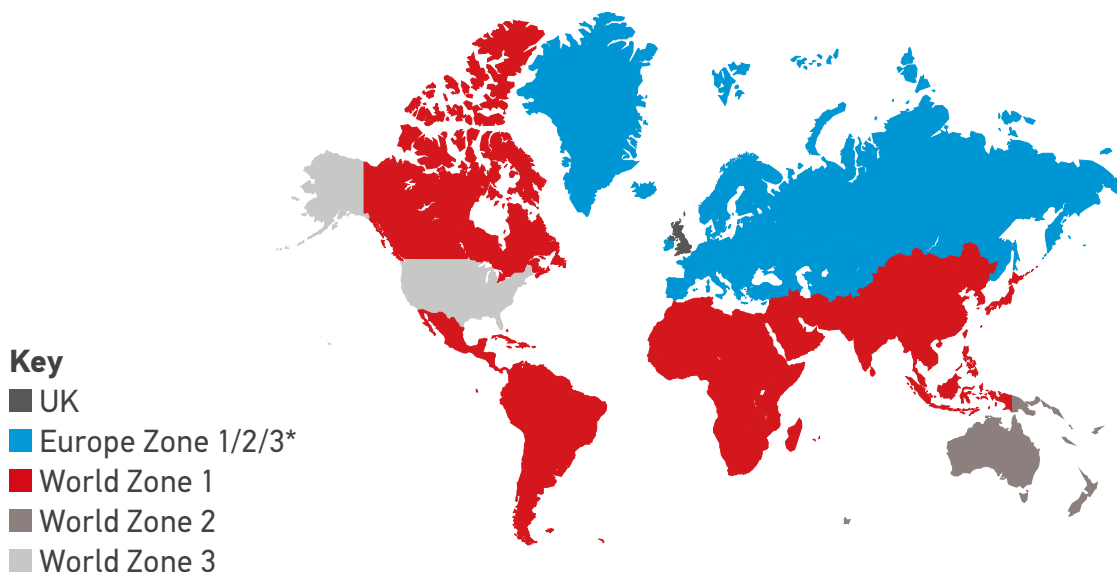

Please note: Singapore is in World Zone 2. USA is in World Zone 3.

*Excludes items sent from Northern Ireland to the EU

For a full list of country destinations by zone, please go to royalmail.com/world-zones